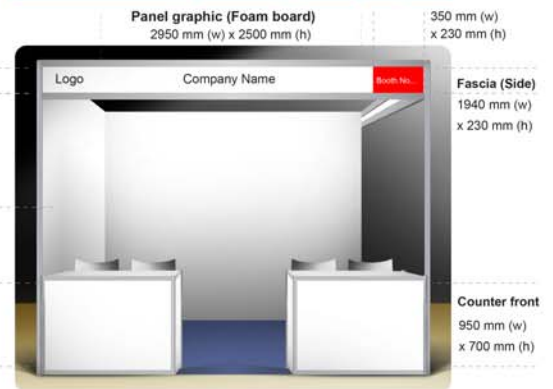

## Booth with 2 panels (open left)

Fascia (Front)  
2930 mm (w)  
x 230 mm (h)

Side Panel graphic  
(Foam board)  
1950 mm (w) x 2500 mm (h)

Counter front  
950 mm (w) x 700 mm (h)

## Booth with 2 panels (open right)

Fascia (Side)  
1940 mm (w)  
x 230 mm (h)

Counter front  
950 mm (w)  
x 700 mm (h)

## Booth with 3 panels

Fascia (Front)  
2930 mm (w)  
x 230 mm (h)

Side Panel graphic  
(Foam board)  
1950 mm (w) x 2500 mm (h)

Counter front  
950 mm (w) x 700 mm (h)

## Standard Exhibition Booth (size 3.0m x 2.0m) Includes:

- 2 or 3 panels.
  - Printable area is 295 cm x 250 cm (2,950 mmW x 2,500 mH)
  - Side panel printable area is 195 cm x 250 cm (1,950 mmW x 250 mmH)
  - Fascia (Front) Panel size: 293 cm x 23 cm (2,930 mmW x 230 mmH, the height of words or logos should be within 0.2m)
  - Fascia (Side) for Corner booth Panel size: 194 cm x 23 cm (1,940 mmW x 230 mmH, the height of words or logos should be within 0.2m)
- All fascias will be standardized and will only display your company's LOGO,