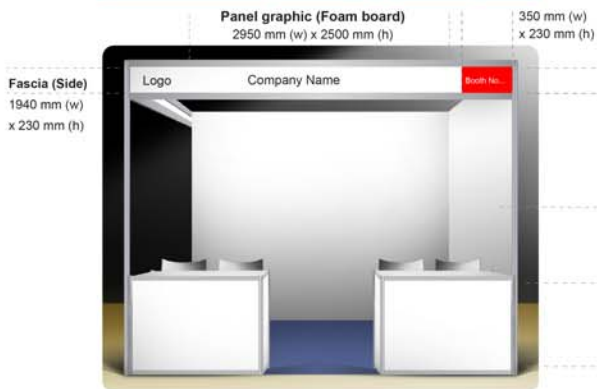

## Booth with 2 panels (open left)

Fascia (Front)  
2930 mm (w)  
x 230 mm (h)

Side Panel graphic  
(Foam board)  
1950 mm (w) x 2500 mm (h)

Counter front  
950 mm (w) x 700 mm (h)

## Booth with 2 panels (open right)

Fascia (Side)  
1940 mm (w)  
x 230 mm (h)

Counter front  
950 mm (w)  
x 700 mm (h)

## Booth with 3 panels

Fascia (Front)  
2930 mm (w)  
x 230 mm (h)

Side Panel graphic  
(Foam board)  
1950 mm (w) x 2500 mm (h)

Counter front  
950 mm (w) x 700 mm (h)

## Standard Exhibition Booth (size 3.0m x 2.0m) Includes:

- 2 or 3 panels.
  - Printable area is 295 cm x 250 cm (2,950 mmW x 2,500 mH)
  - Side panel printable area is 195 cm x 250 cm (1,950 mmW x 250 mmH)
  - Fascia (Front) Panel size: 293 cm x 23 cm (2,930 mmW x 230 mmH, the height of words or logos should be within 0.2m)
  - Fascia (Side) for Corner booth Panel size: 194 cm x 23 cm (1,940 mmW x 230 mmH, the height of words or logos should be within 0.2m)
- All fascias will be standardized and will only display your company's LOGO,