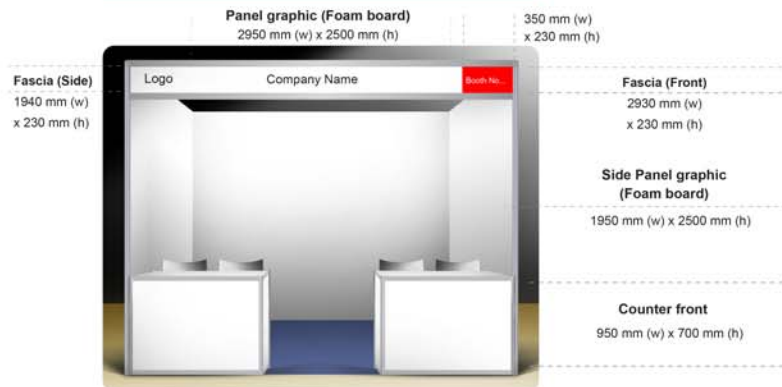

## Booth with 2 panels (open left)

Fascia (Front)  
2930 mm (w)  
x 230 mm (h)

Side Panel graphic  
(Foam board)  
1950 mm (w) x 2500 mm (h)

Counter front  
950 mm (w) x 700 mm (h)

## Booth with 2 panels (open right)

Fascia (Side)  
1940 mm (w)  
x 230 mm (h)

Counter front  
950 mm (w)  
x 700 mm (h)

## Booth with 3 panels

Fascia (Front)  
2930 mm (w)  
x 230 mm (h)

Side Panel graphic  
(Foam board)  
1950 mm (w) x 2500 mm (h)

Counter front  
950 mm (w) x 700 mm (h)

## Standard Exhibition Booth (size 3.0m x 2.0m) Includes:

- 2 or 3 panels.
  - Printable area is 295 cm x 250 cm (2,950 mmW x 2,500 mH)
  - Side panel printable area is 195 cm x 250 cm (1,950 mmW x 250 mmH)
  - Fascia (Front) Panel size: 293 cm x 23 cm (2,930 mmW x 230 mmH, the height of words or logos should be within 0.2m)
  - Fascia (Side) for Corner booth Panel size: 194 cm x 23 cm (1,940 mmW x 230 mmH, the height of words or logos should be within 0.2m)
- All fascias will be standardized and will only display your company's LOGO,